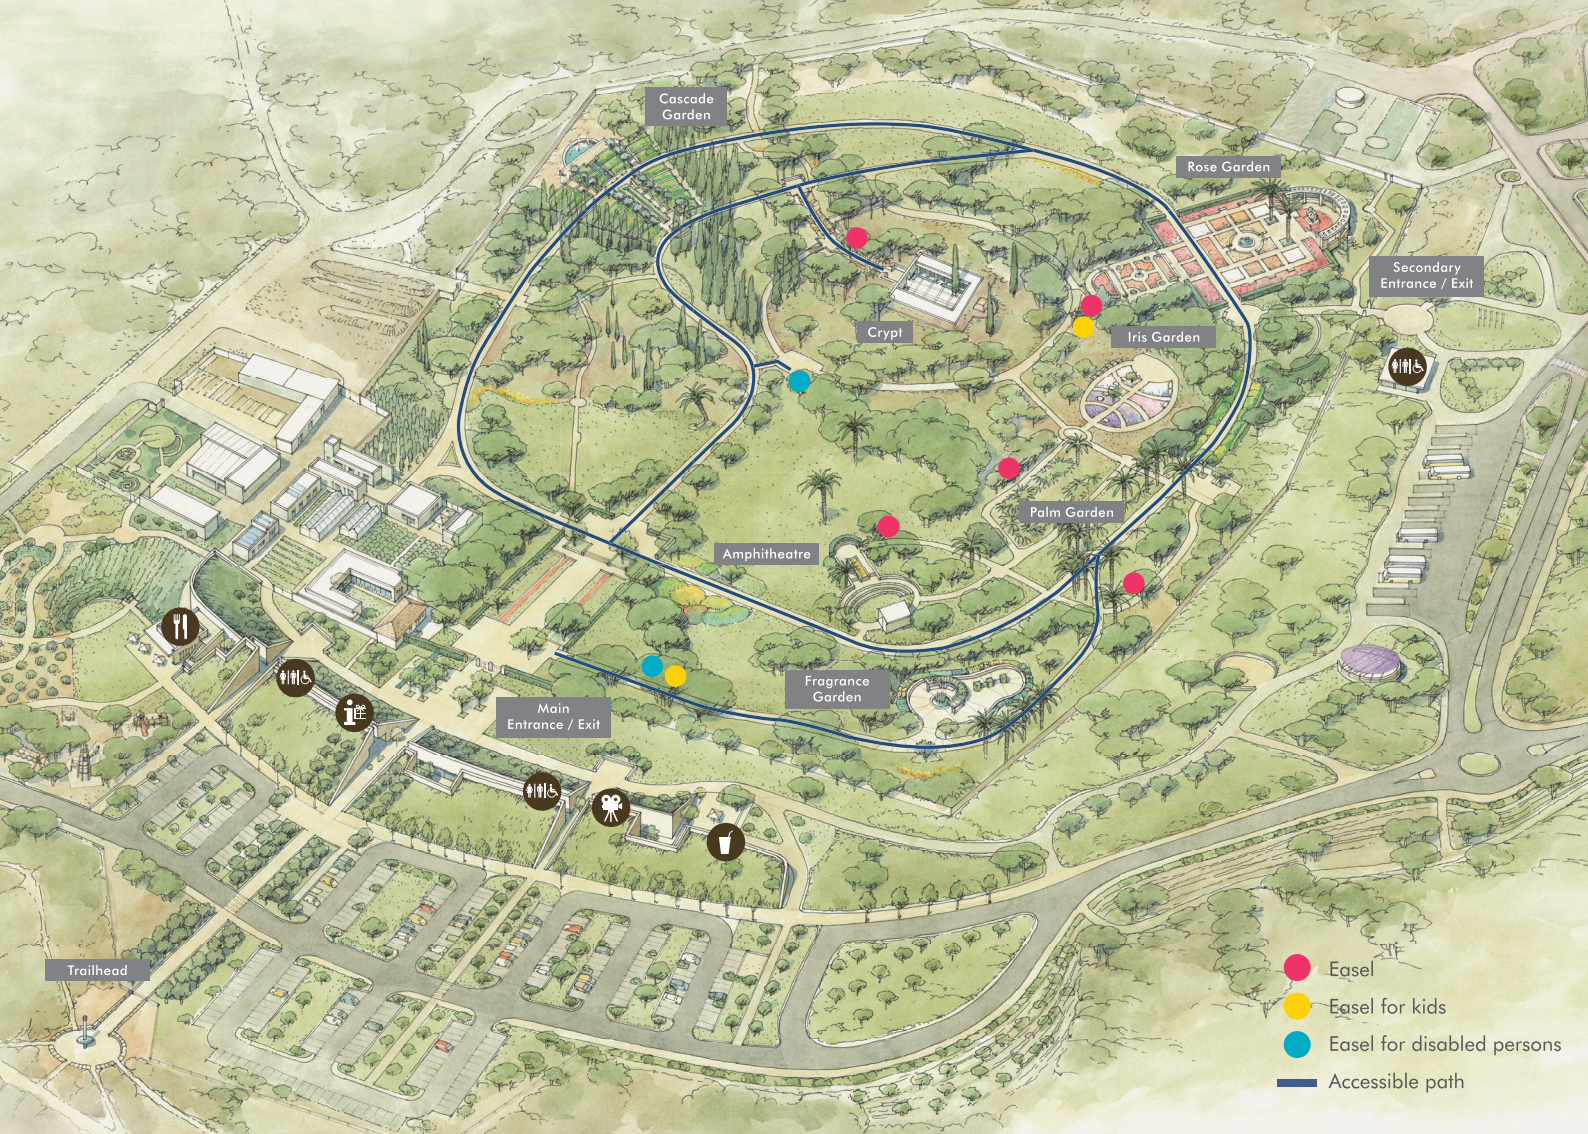

**" Art is not what the artist sees,
It is what the artist makes
other people see. "**

/ Edgar Degas

You are invited to connect to nature,
to enjoy and be inspired by it.
Artists' easels are ready and waiting for you
throughout the pastoral scenery of the Gardens...
Standing before the Gardens' magnificent views,
everyone can become an artist.

Bring your own art supplies from home or purchase some at the InfoShop.

Cascade Garden

Rose Garden

Secondary Entrance / Exit

Crypt

Iris Garden

Palm Garden

Amphiatre

Fragrance Garden

Main Entrance / Exit

Trailhead

- Easel
- Easel for kids
- Easel for disabled persons
- Accessible path